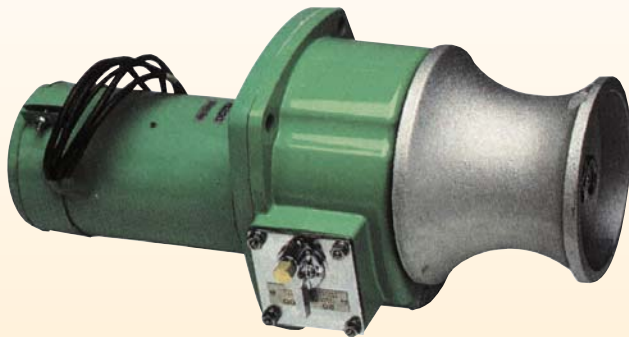

MARINE WINCHES

Winches

We have a wide range of winches for small fishing vessels to leisure boats. Especially for fishery industry items, we provide corrosion resistance products, operated by DC12V to DC24V, ideal for winding up anchors, drawing fishing net, etc, with maximum winch up power 900kg.

REL-2512

RES-2512

RN-2012

RN-2012H

	Model	QR cord		Model	QR cord
	REL-2512			RES-5524LB	
	RES-2512			RN-2012	
	REN-7524			RN-2012H	
	RES-7524			RES-2012H	
	RENS-7524			RED-2012H	
	REL-7524			REP-2512H	
	REL-5524LB			MR-2512	