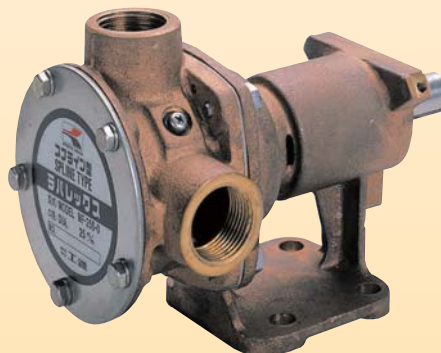

MARINE PUMPS

Dewatering Pumps Especially on Vessels

We have a wide range of dewatering pumps for fishery industry. Long seller bilge pumps with auto stop function essential for boat, Revolvex pumps with bronze casting and flexible rubber impeller ideal for seawater and seaweed pumping jobs.

MF-25S